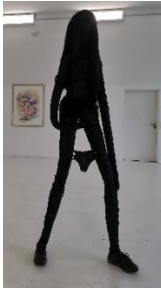

CRUSH – LIST OF WORKS

MARIANNA IGNATAKI
The Lost Souls – Jane, 2022
Fabric, fiber filling and synthetic hair, 200x45x48 cm